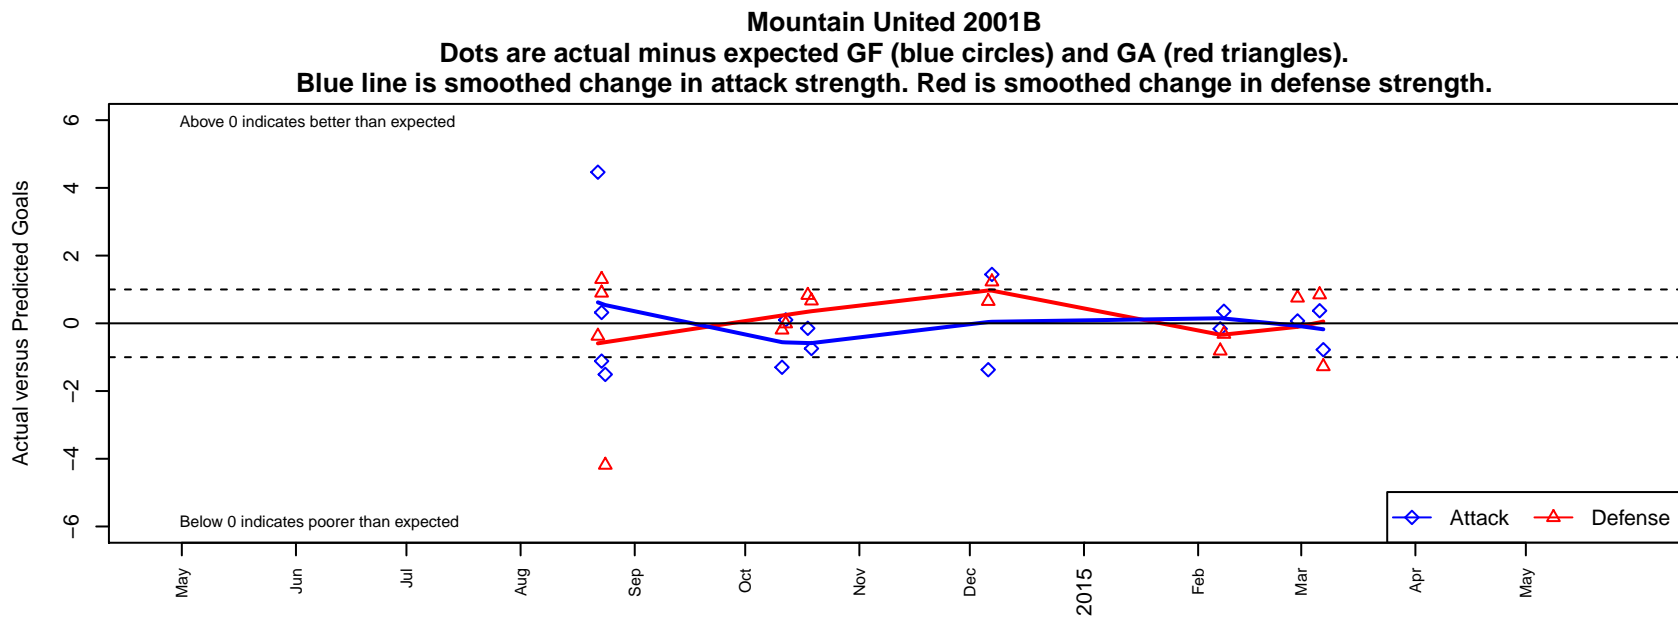

Mountain United 2001B

, BC
 B00 total strength=1325
 attack=7.75 defense=4.92
 notes= I think this is FBT4 in NWCL

alt names used:
 Mountain United FC B13

Venues played:
 2014 NWCL U13
 2014 FWRL B00

**attack and defense variance (black dot)
relative to other teams
and top 10 in region**

**attack and defense rating
relative to others at age
and all opponents in last 13 months**

**attack and defense rating
relative to other teams
and all opponents in last 13 months**

Performance relative to 13 month average

average number of goals per game relative to expected

Performance relative to 13 month average

average number of goals per game relative to expected

lot. A=Neither has attack advantage, B=Opponent has both attack and defense advantage, C=Opponent has both attack and defense disadvantage, D=Both have